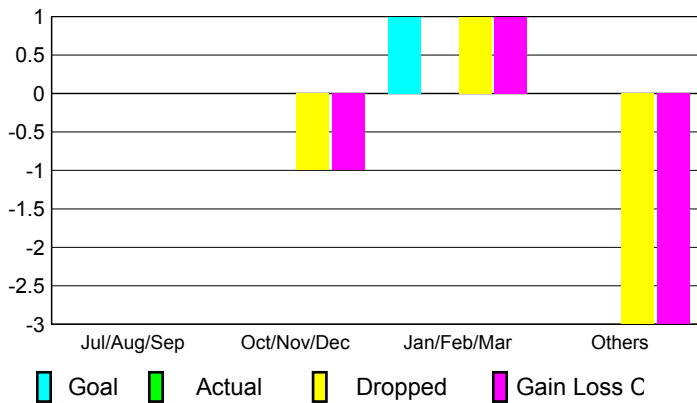

2008-2009 GMT Quarterly Report for District (or Undistricted) **District 101VG**

GMT: **JON BJARNI THORSTEINSSO**

Location: **SWEDEN**

GMT CA: **4**

CLUBS

Club Results 2008-2009

Clubs 2007-2008

Month	New Club Goal	Actual New Clubs	Actual Dropped Clubs	Gain/Loss of Clubs	Gain/Loss of Clubs
Jul/Aug/Sep	0	0	0	0	0
Oct/Nov/Dec	0	0	-1	-1	0
Jan/Feb/Mar	1	0	1	1	0
Apr/May/June	0	0	-3	-3	0
Totals	1	0	-3	-3	0

Club Results 2008-2009

Goal, New, Dropped, Gain/Loss

Comparison of Club Gain/Loss

Current Year Compared to the Previous Year

YTD Status Quo Clubs 2008-2009

Status Quo Clubs Compared to Status Quo Members

MEMBERSHIP

Membership Results 2008-2009

Membership 2007-2008

Month	Net Memb Goal	Actual New Memb	Actual Dropped Memb	Gain/Loss of Memb	Gain/Loss of Memb
Jul/Aug/Sep	-14	19	-48	-29	-18
Oct/Nov/Dec	6	23	-55	-32	-23
Jan/Feb/Mar	10	35	-31	4	13
Apr/May/June	0	38	-91	-53	-33
Totals	2	115	-225	-110	-61