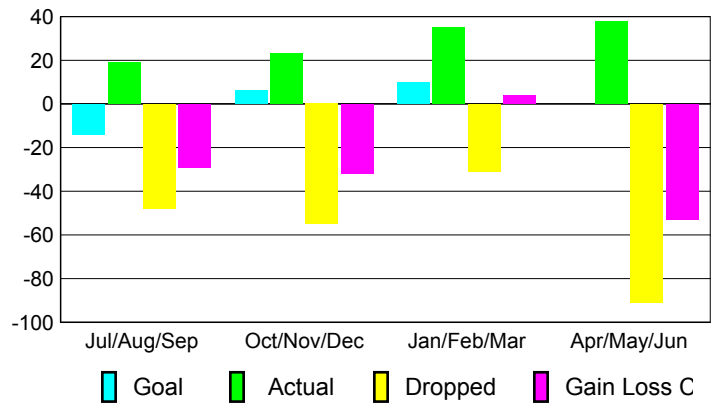

Membership Results 2008-2009

Goal, New, Dropped, Gain/Loss

Comparison of Membership Gain/Loss

Current Year Compared to the Previous Year