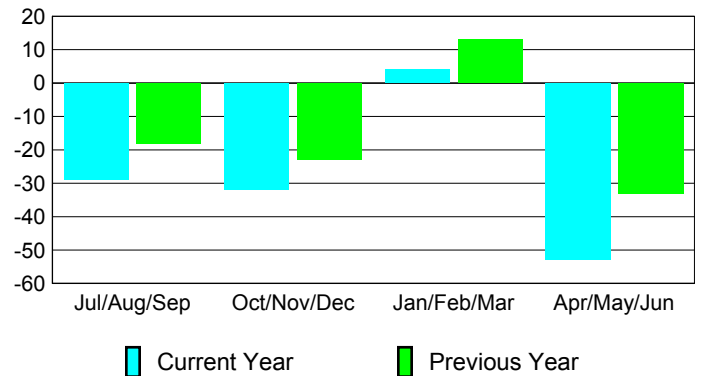

Membership Results 2008-2009

Membership 2007-2008

Month	Net Memb Goal	Actual New Memb	Actual Dropped Memb	Gain/Loss of Memb	Gain/Loss of Memb
Jul/Aug/Sep	-14	19	-48	-29	-18
Oct/Nov/Dec	6	23	-55	-32	-23
Jan/Feb/Mar	10	35	-31	4	13
Apr/May/June	0	38	-91	-53	-33
Totals	2	115	-225	-110	-61

Membership Results 2008-2009

Goal, New, Dropped, Gain/Loss

Comparison of Membership Gain/Loss

Current Year Compared to the Previous Year

Gender Comparison 2008-2009

Jul/Aug/Sep

Oct/Nov/Dec

Jan/Feb/Mar

Apr/May/June

Male

Female